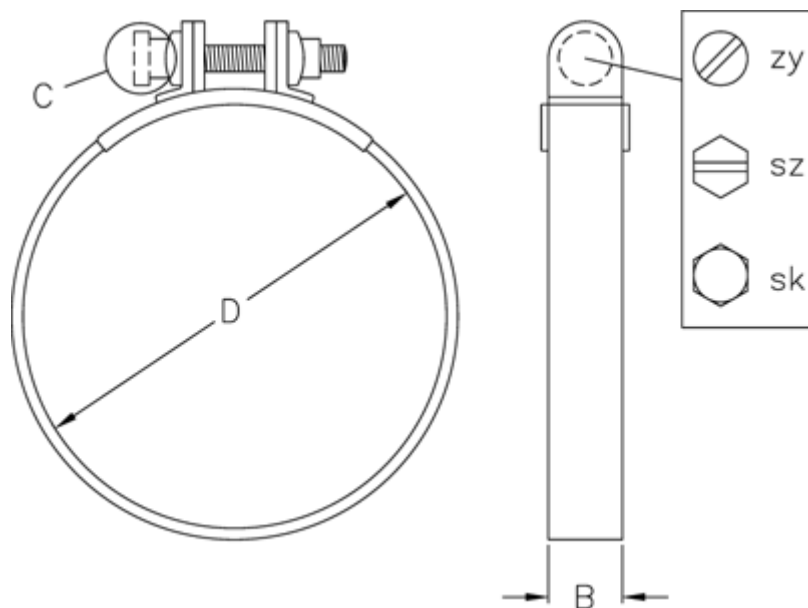

# Data Sheet

Article number: 021208980009

Description: Sealing Clamp S 9 W1

## Measures

C (screw type) = ZY

Diameter D = 9

Width B = 9